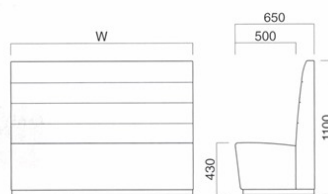

座面 / コンパネ
台輪 / メラミン仕上 (TJ-2062K)
※台輪は樹脂ブラバート付です。