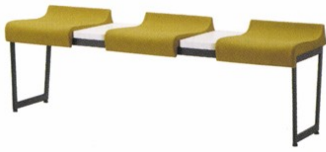

BENCH

color order

ヒール [Heel]
▶223 / ¥87,300~

color order

オアシス [Oasis]
▶223 / ¥38,300~

color order

キルク [Kirk]
▶223 / ¥155,400~

ユニゾン [Unison]
▶224 / ¥78,000~

color order

スクアール [Squale]
▶225 / ¥62,800~

color order

color order

ウノ [Uno]
▶226・227 / ¥135,000~

color order

ノヴァ [Nova]
▶228 / ¥174,500~

color order